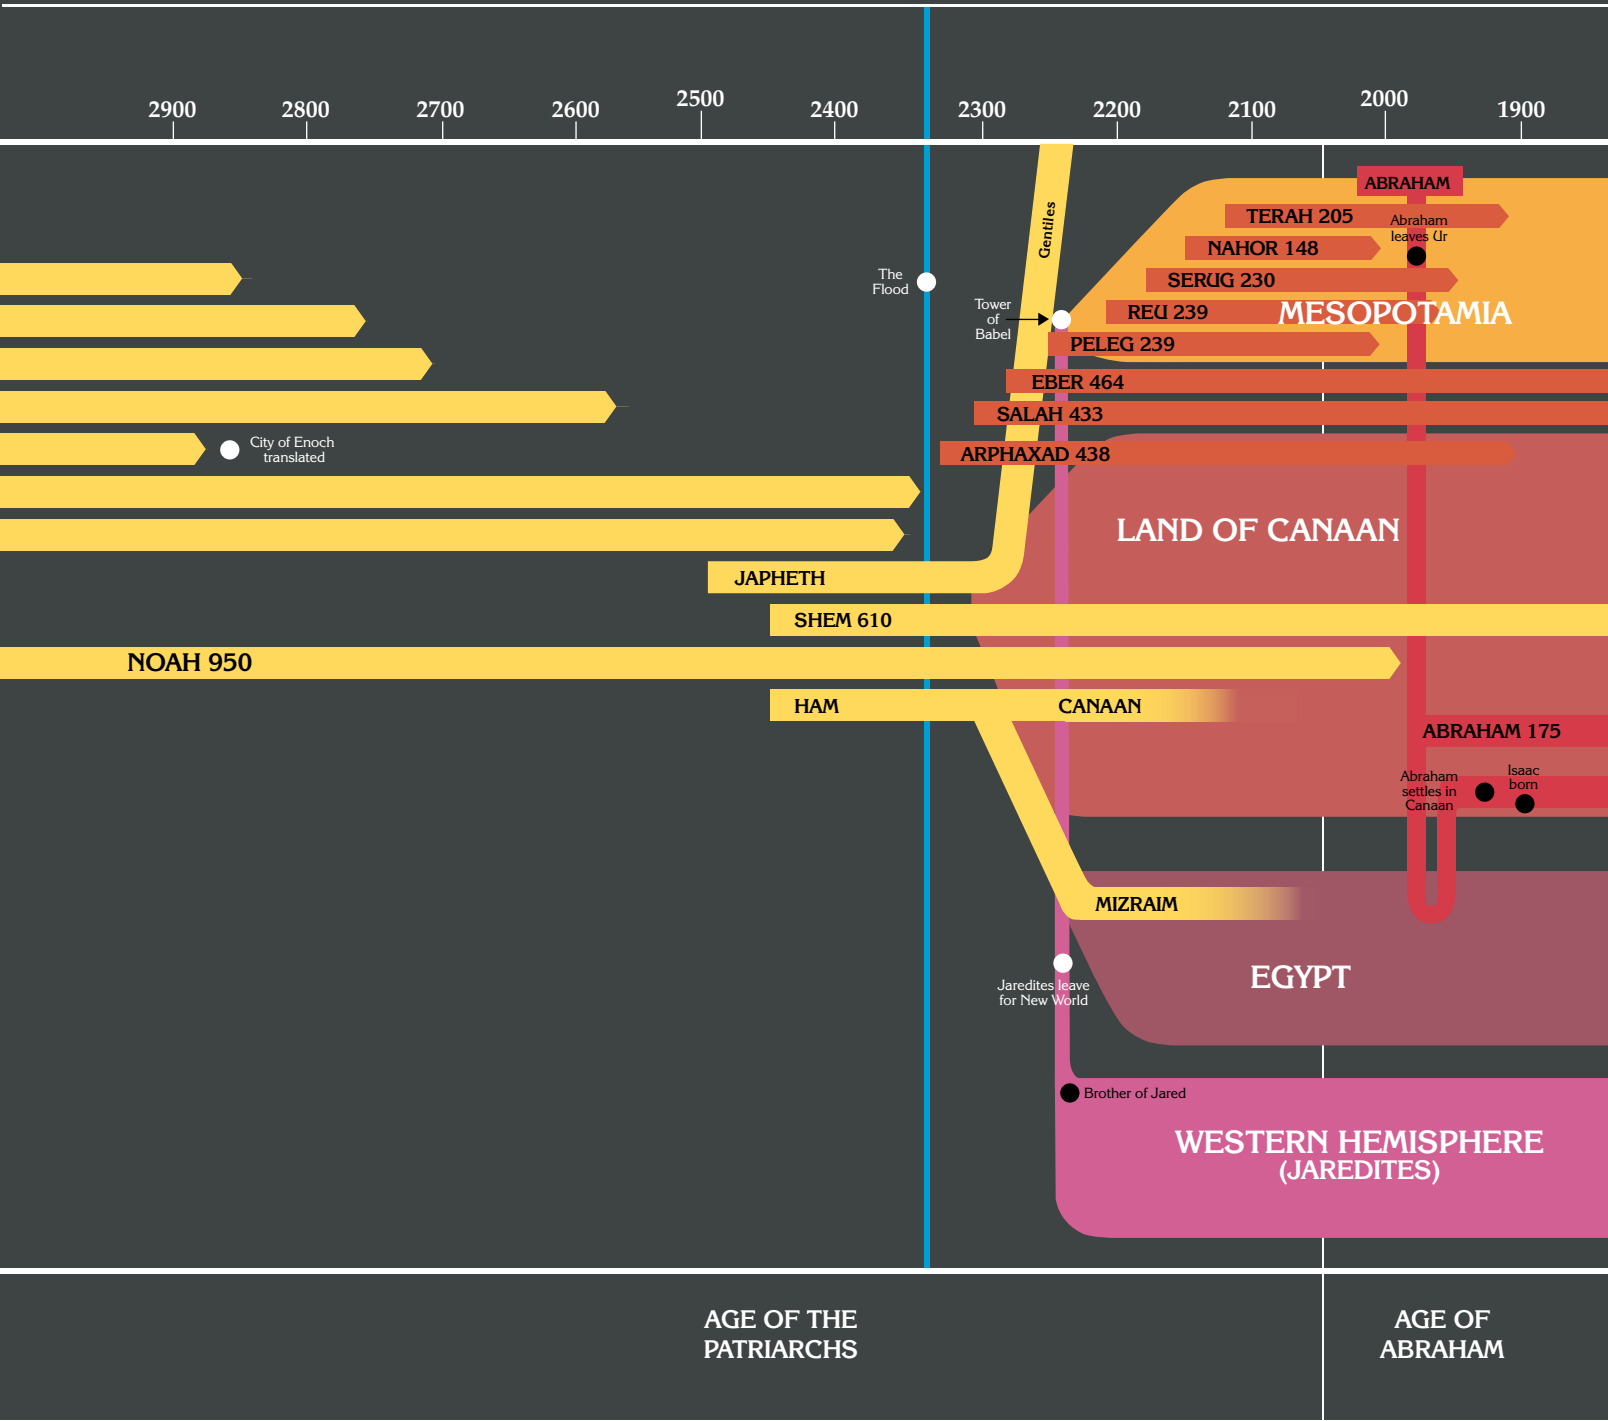

3900 3800 3700 3600 3500 3400 3300 3200 3100 3000

● Cain and Abel

Old Testament Chronology Chart

Prepared by the Church Educational System

AGE OF THE PATRIARCHS

Books of the Old Testament

2900

2800

1900

The Flood

Tower of Babel

Gentiles

MESOPOTAMIA

LAND OF CANAAN

EGYPT

WESTERN HEMISPHERE (JAREDITES)

AGE OF THE PATRIARCHS

AGE OF ABRAHAM

City of Enoch translated

ABRAHAM

TERAH 205

Abraham leaves Ur

NAHOR 148

SERUG 230

1900 1800 1700 1600 1500 1400 1300 1200 1100 1000 900

MESOPOTAMIA

MINOR KINGDOMS

LAND OF CANAAN

UNITED ISRAEL

KINGDOM OF ISRAEL

KINGDOM OF JUDAH

ABRAHAM 175