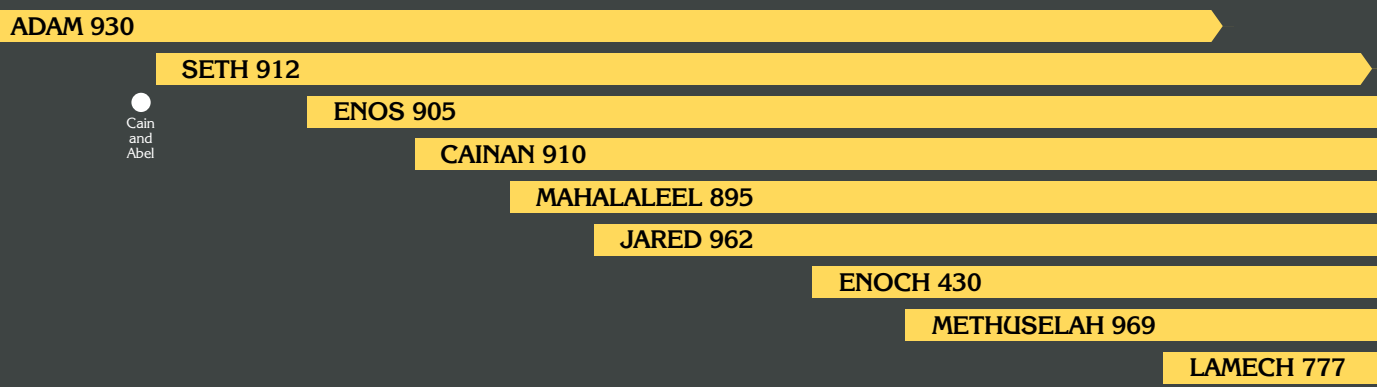

3900 3800 3700 3600 3500 3400 3300 3200 3100 3000

● Cain and Abel

Old Testament Chronology Chart

Prepared by the Church Educational System

AGE OF THE PATRIARCHS

Books of the Old Testament

2900

2800

2700

2600

2500

2400

2300

2200

2100

2000

1900

The Flood

Tower of Babel

Gentiles

MESOPOTAMIA

LAND OF CANAAN

EGYPT

WESTERN HEMISPHERE (JAREDITES)